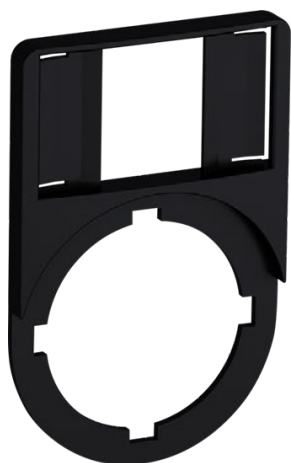

### General Information

Extended Product Type	KA1-8045
Product ID	1SFA616920R8045
EAN	7320500549438
Catalog Description	KA1-8045 Distance Washer
Long Description	Distance washer